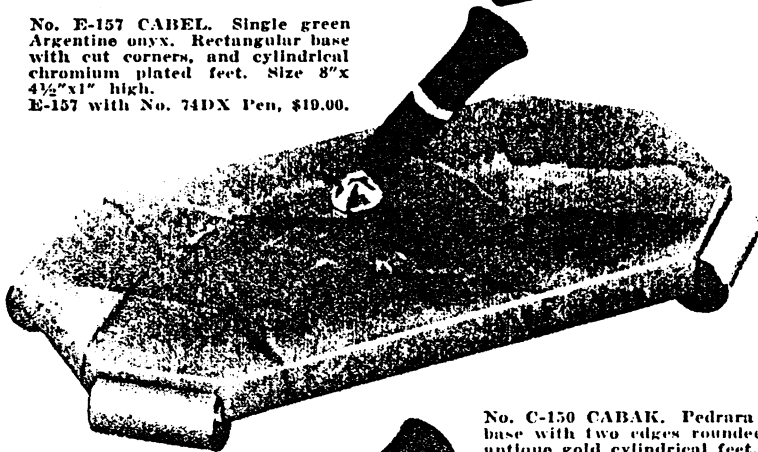

No. E-157 CABEL. Single green Argentine onyx. Rectangular base with cut corners, and cylindrical chromium plated feet. Size 8"x4 $\frac{1}{2}$ "x1" high. E-157 with No. 74DX Pen, $19.00.